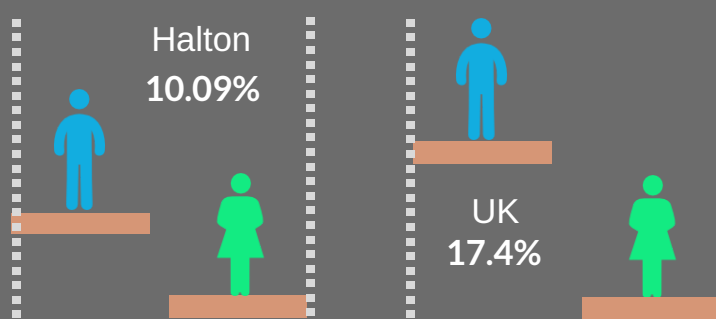

Gender Pay Gap

Halton Council gender split

1,608
Females

698
Males

Halton employs more female staff than male staff

MEDIAN PAY GAP PER HOUR

Halton's median pay gap is significantly lower than the UK's figure

MEAN PAY GAP PER HOUR

Halton's mean pay gap is well below the UK's figure

GENDER SPLIT IN EACH PAY QUARTILE

MOST COMMON ROLES