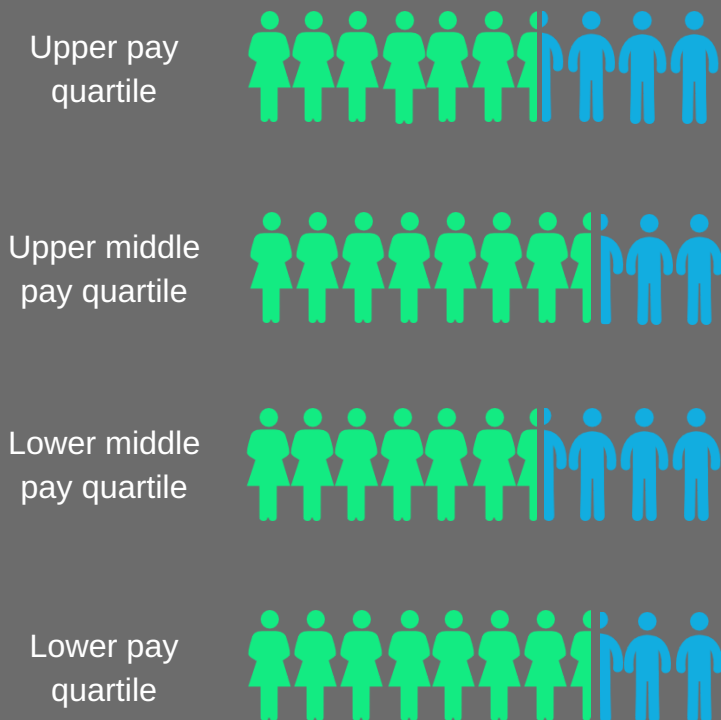

Gender Pay Gap

Halton Council gender split

1,608
Females

698
Males

Halton employs more female staff than male staff

MEDIAN PAY GAP PER HOUR

Halton's median pay gap is significantly lower than the UK's figure

MEAN PAY GAP PER HOUR

Halton's mean pay gap is well below the UK's figure

GENDER SPLIT IN EACH PAY QUARTILE

MOST COMMON ROLES