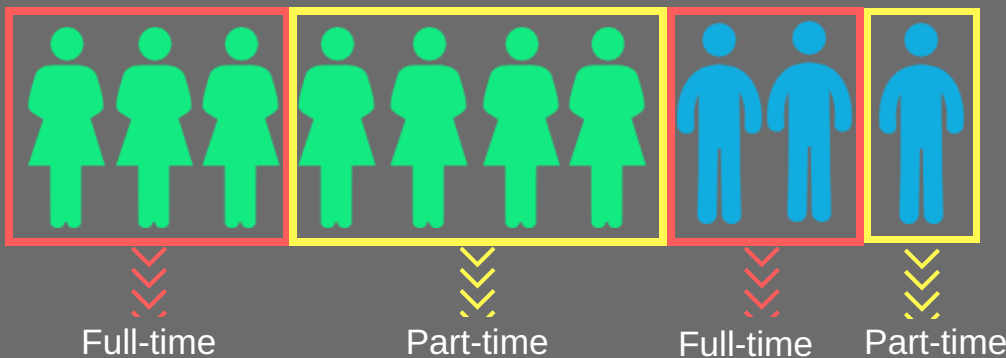

Gender Pay Gap

Halton Council gender split

1,608
Females

698
Males

Halton employs more female staff than male staff

MEDIAN PAY GAP PER HOUR

Halton's median pay gap is significantly lower than the UK's figure

MEAN PAY GAP PER HOUR

Halton's mean pay gap is well below the UK's figure

GENDER SPLIT IN EACH PAY QUARTILE

MOST COMMON ROLES