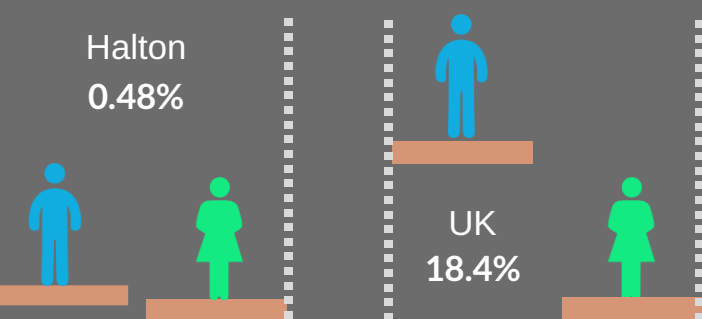

Gender Pay Gap

Halton Council gender split

1,608
Females

698
Males

Halton employs more female staff than male staff

MEDIAN PAY GAP PER HOUR

Halton's median pay gap is significantly lower than the UK's figure

MEAN PAY GAP PER HOUR

Halton's mean pay gap is well below the UK's figure

GENDER SPLIT IN EACH PAY QUARTILE

MOST COMMON ROLES